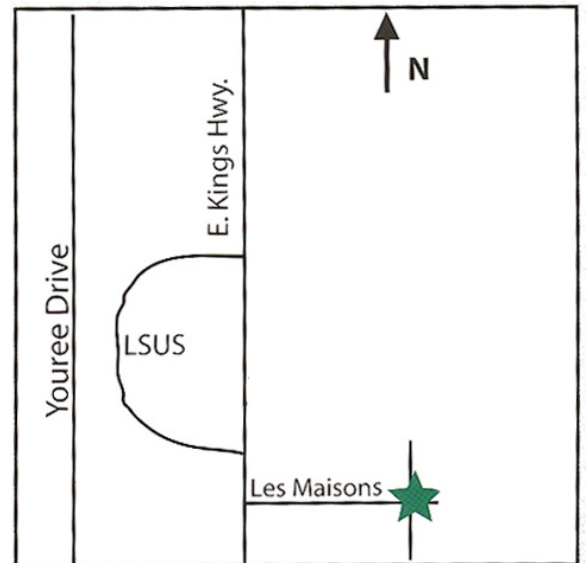

- Private Lake Access
- Gated Security
- Upscale Community
- Unmatched Convenience
- Scenic Natural Landscape
- Choose Your Own Builder
- Shreveport's Best Location

Les Maisons Sur La Rouge
318-272-2882